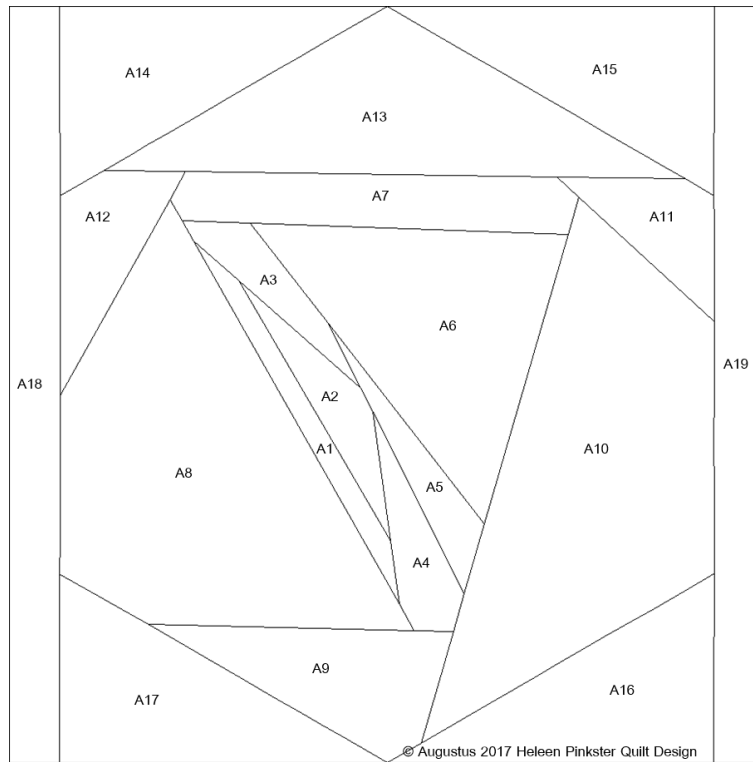

7 --- 10 x 10 cm

Werkvolgorde:

A1-19
Hexagon A1-13

Piecing directions:

A1-19
Hexagon A1-13

Ablaufolge:

A1-19
Hexagon A1-13