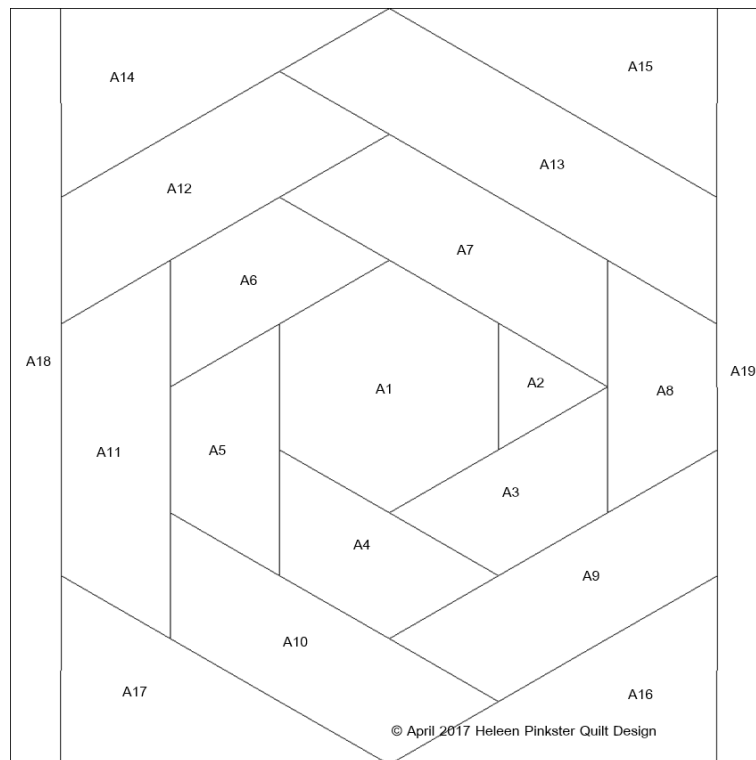

Hex-5 --- 10 x 10 cm

Werkvolgorde:

A1-19
Hexagon A1-13

Piecing directions:

A1-19
Hexagon A1-13

Ablaufolge:

A1-19
Hexagon A1-13