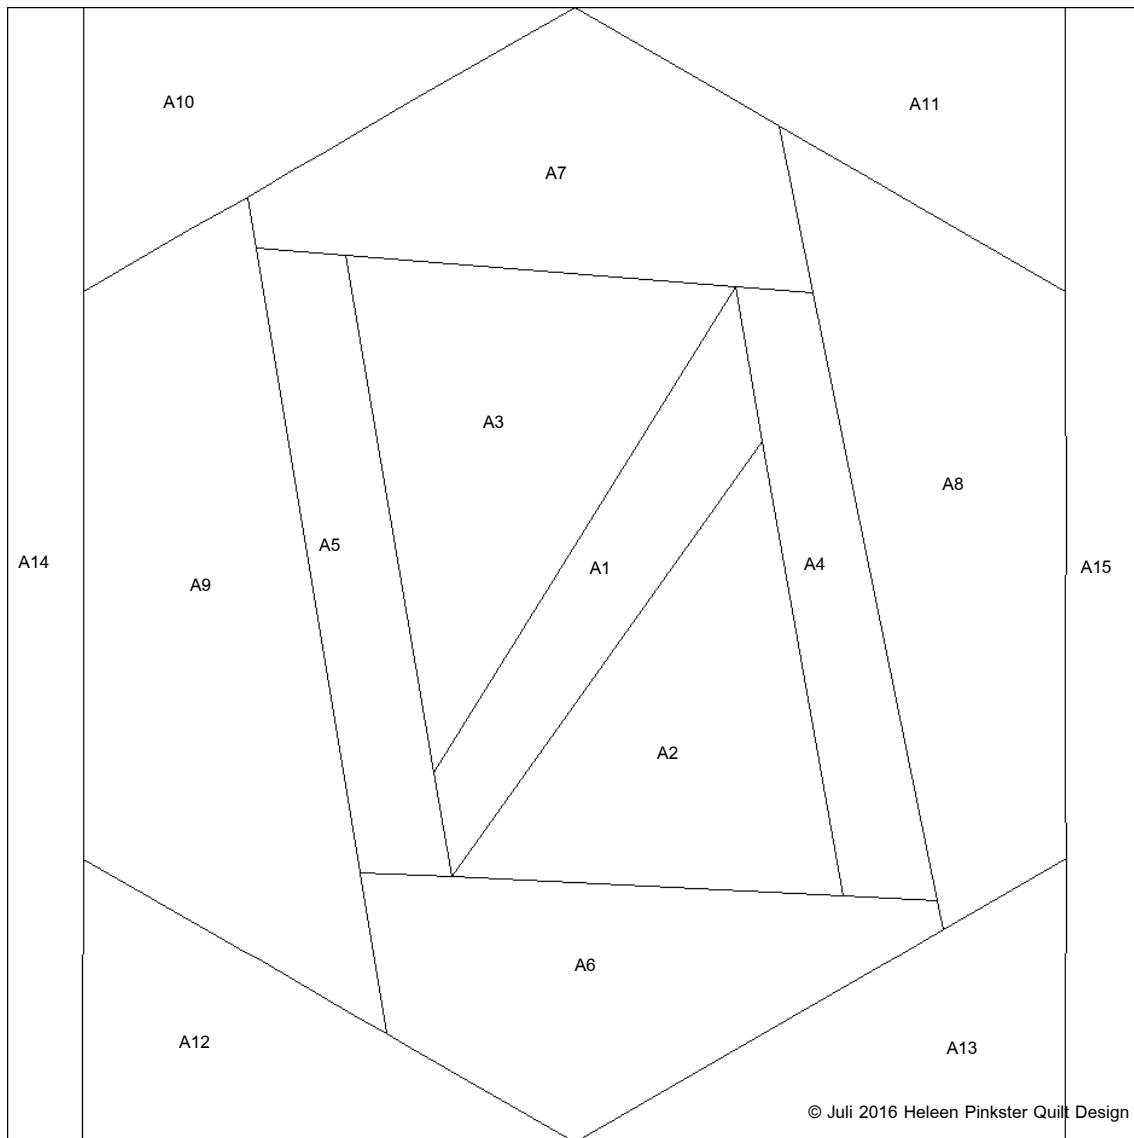

N --- 15 x 15 cm

Werkvolgorde:

A1-15
Hexagon A1-9

Piecing directions:

A1-15
Hexagon A1-9

Ablaufolge:

A1-15
Hexagon A1-9