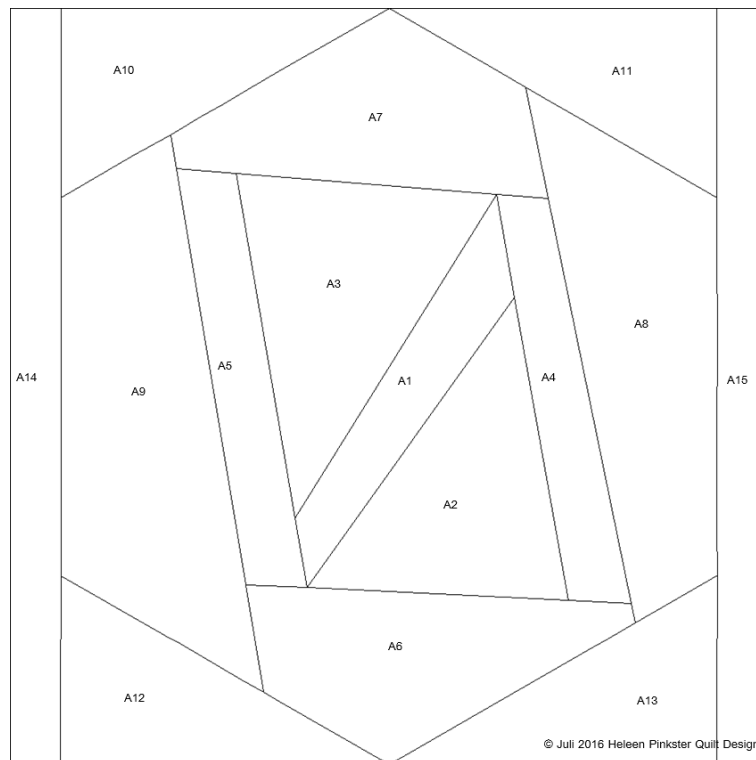

N --- 10 x 10 cm

Werkvolgorde:

A1-15

Hexagon A1-9

Piecing directions:

A1-15

Hexagon A1-9

Ablaufolge:

A1-15

Hexagon A1-9