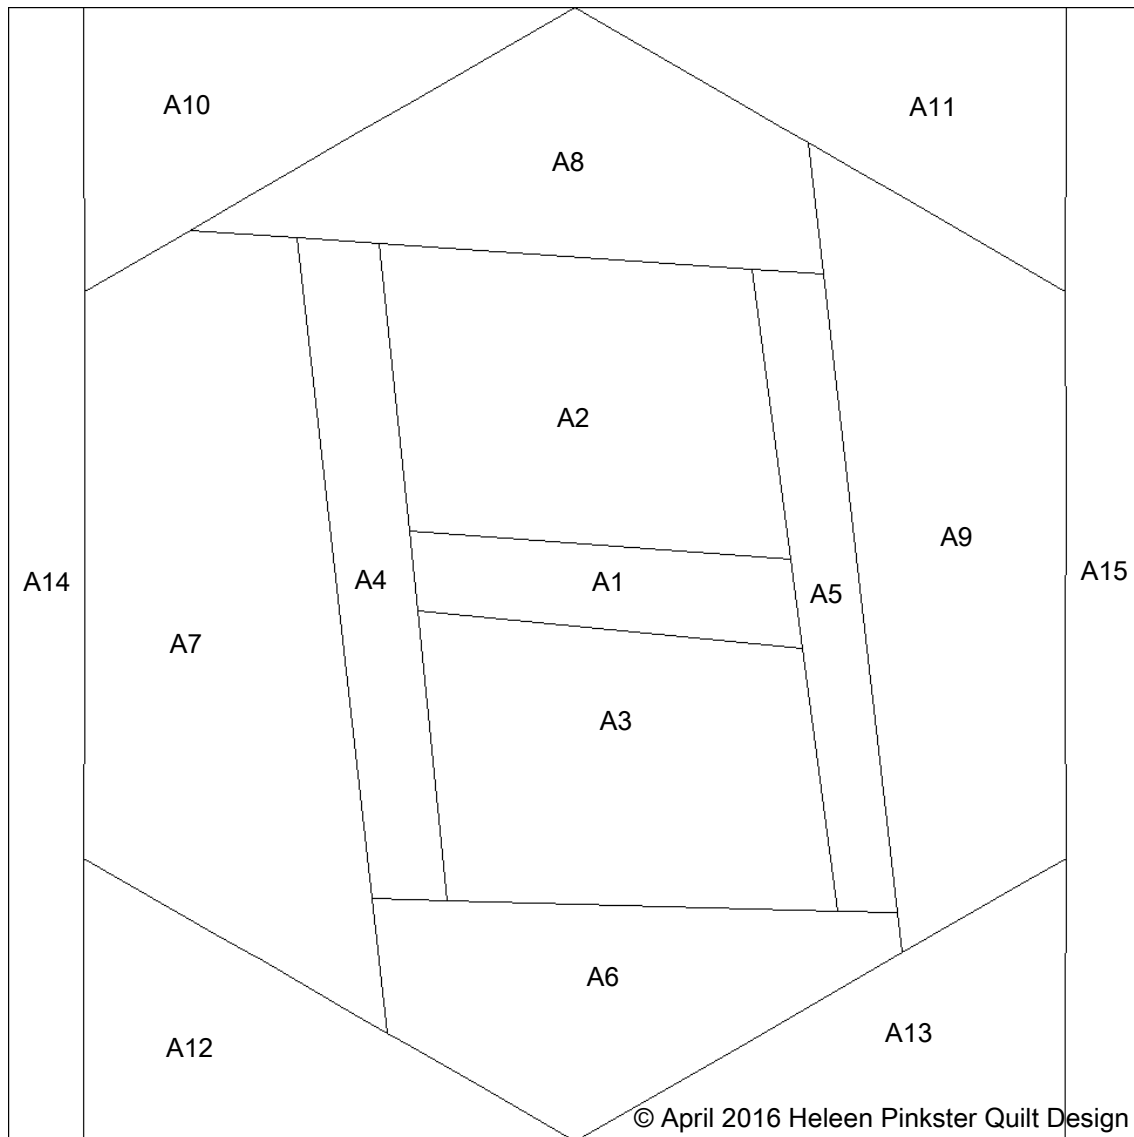

H --- 15 x 15 cm

Werkvolgorde:

A1-15
Hexagon A1-9

Piecing directions:

A1-15
Hexagon A1-9

Ablaufolge:

A1-15
Hexagon A1-9