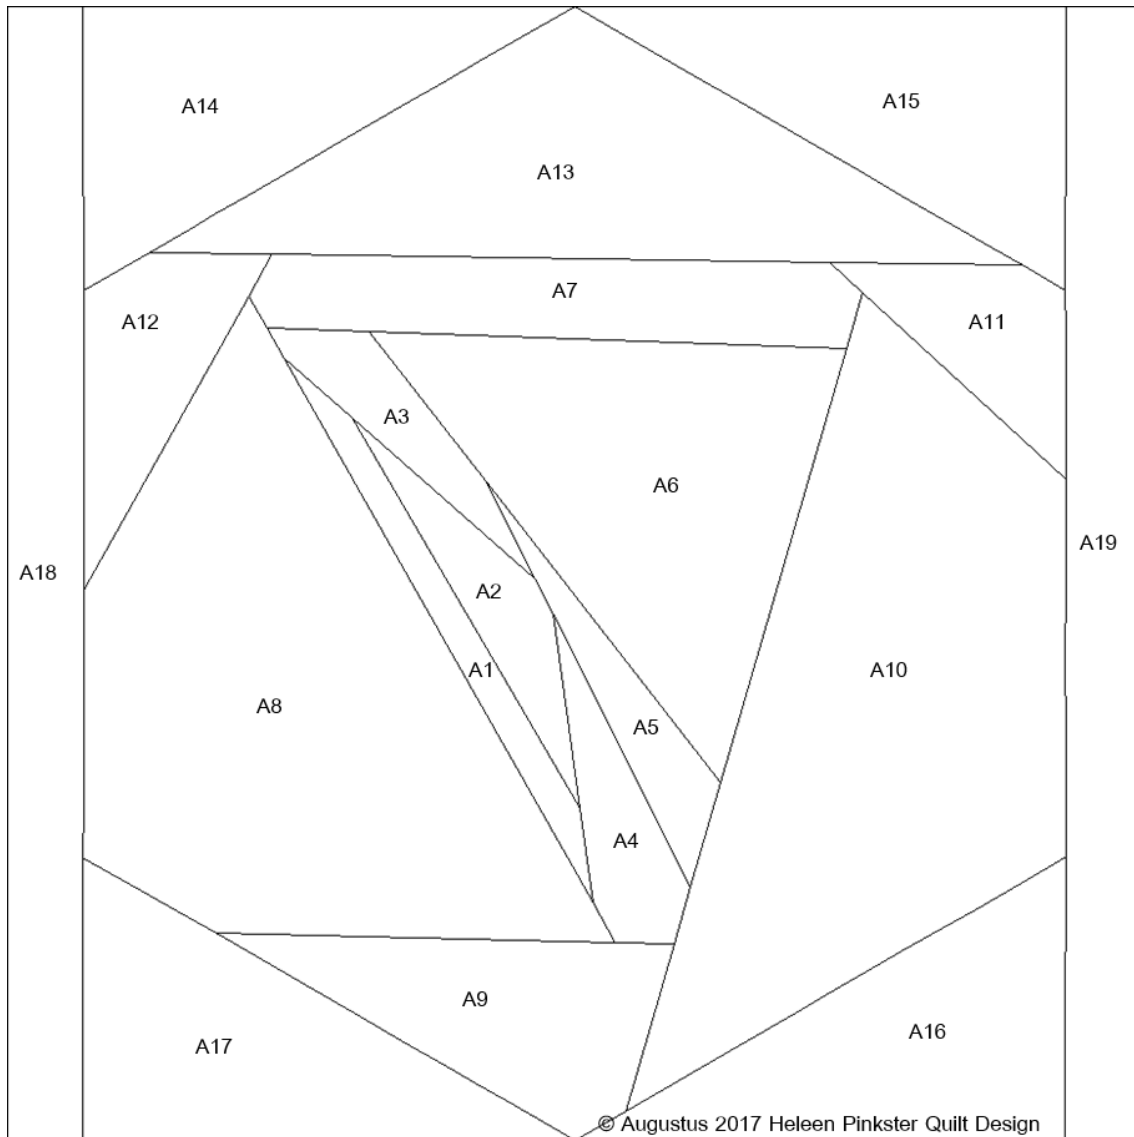

7 --- 15 x 15 cm

Werkvolgorde:

A1-19
Hexagon A1-13

Piecing directions:

A1-19
Hexagon A1-13

Ablaufolge:

A1-19
Hexagon A1-13