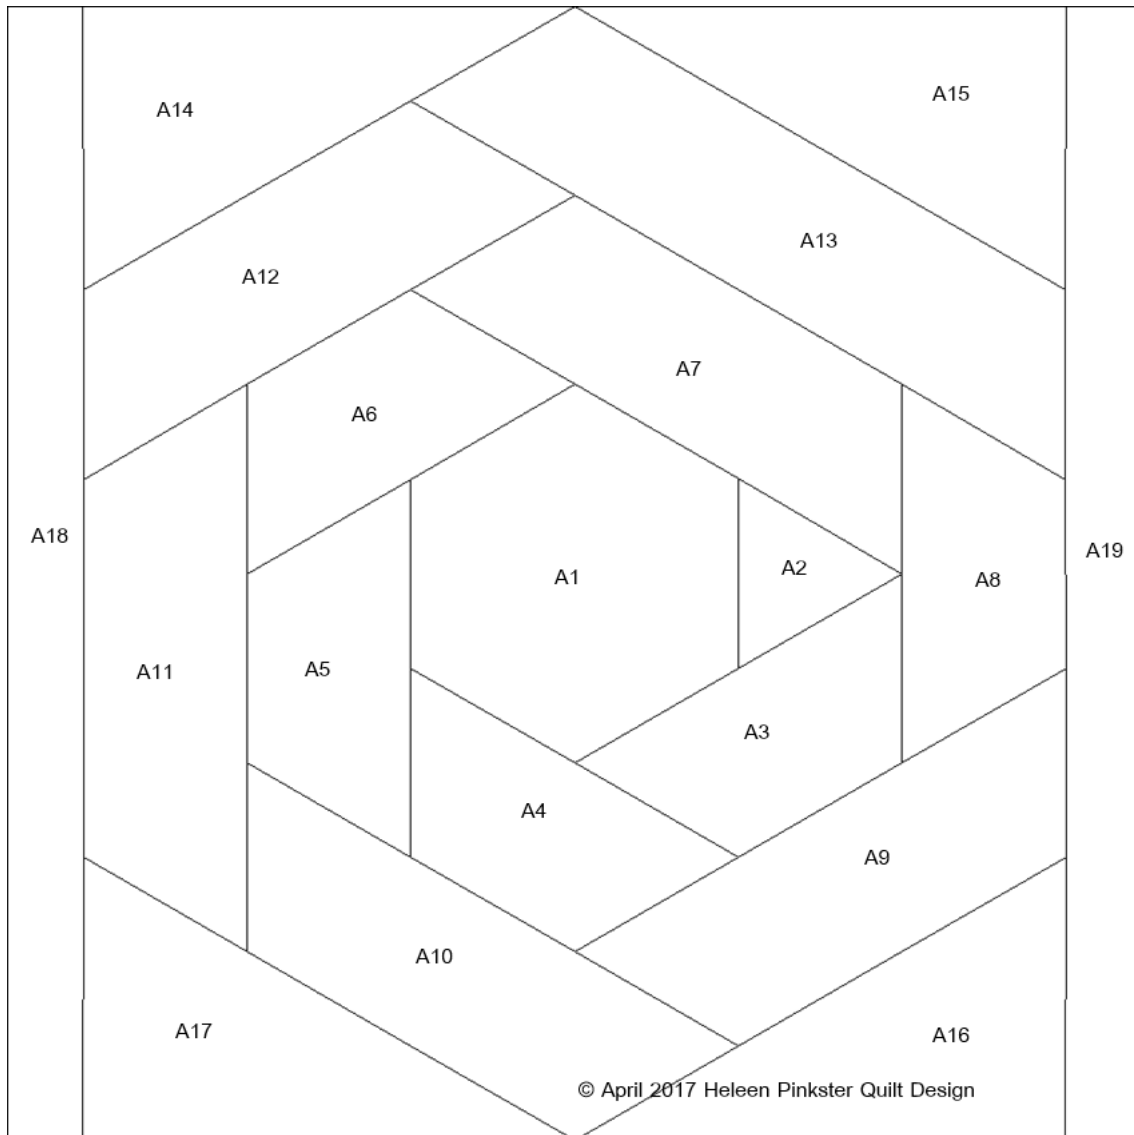

Hex-5 --- 15 x 15 cm

Werkvolgorde:

A1-19
Hexagon A1-13

Piecing directions:

A1-19
Hexagon A1-13

Ablaufolge:

A1-19
Hexagon A1-13