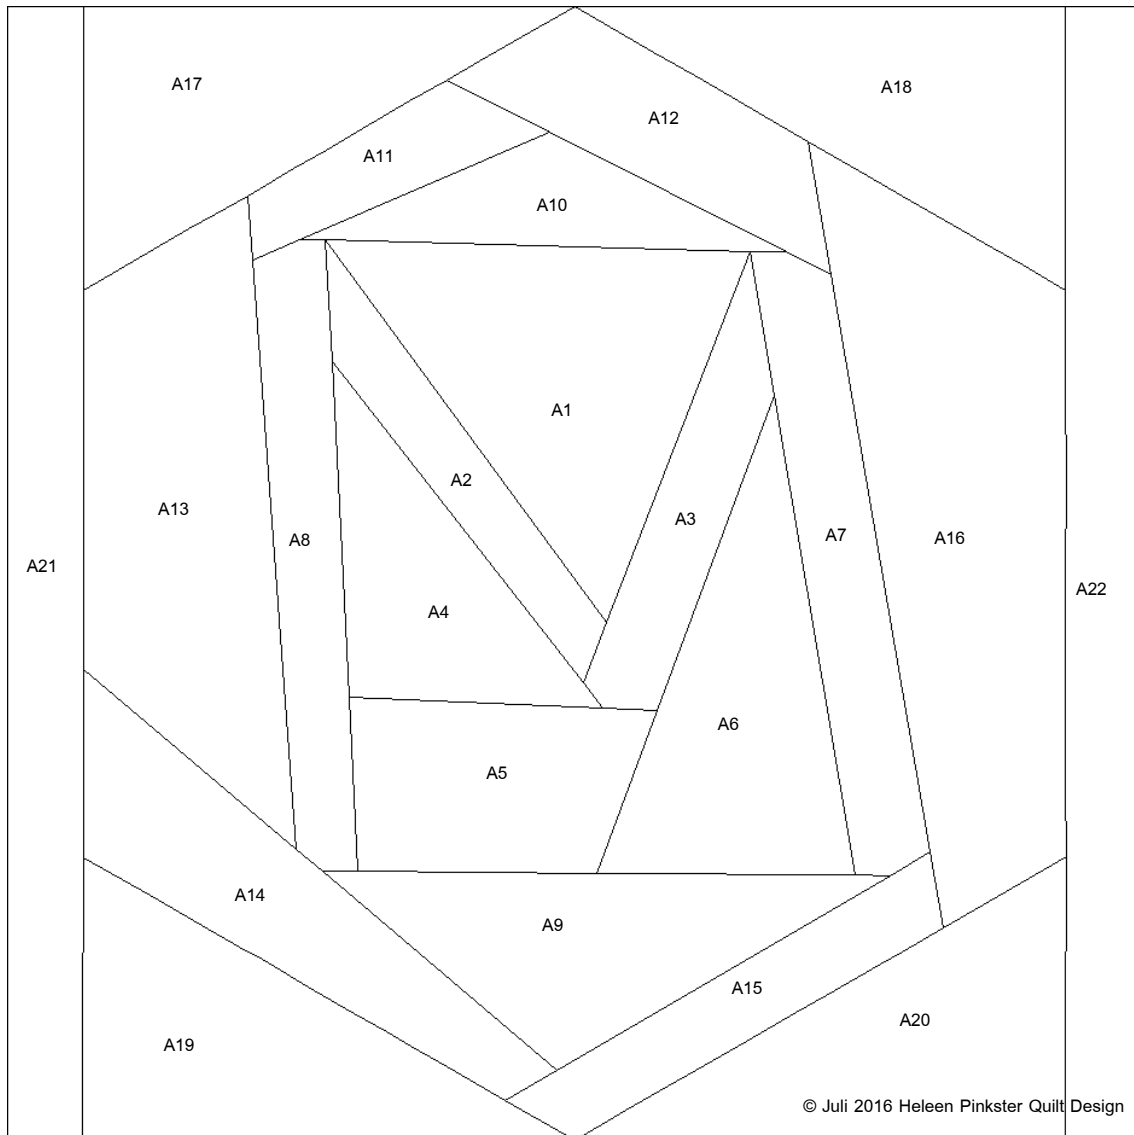

M --- 15 x 15 cm

© Juli 2016 Heleen Pinkster Quilt Design

Werkvolgorde:

A1-22
Hexagon A1-16

Piecing directions:

A1-22
Hexagon A1-16

Ablaufolge:

A1-22
Hexagon A1-16