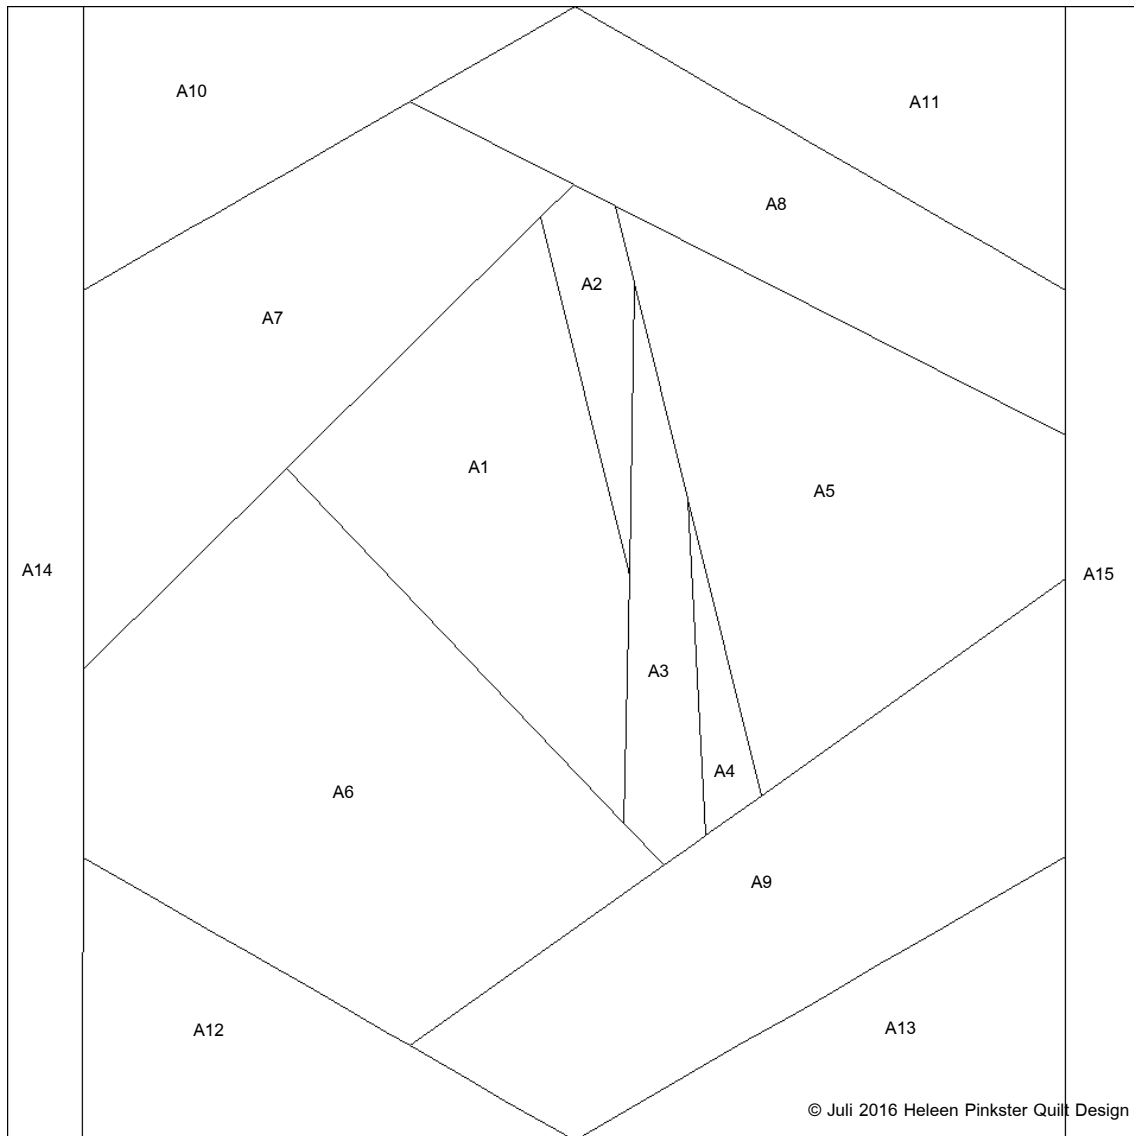

I --- 15 x 15 cm

© Juli 2016 Heleen Pinkster Quilt Design

Werkvolgorde:

A1-15
Hexagon A1-9

Piecing directions:

A1-15
Hexagon A1-9

Ablaufolge:

A1-15
Hexagon A1-9