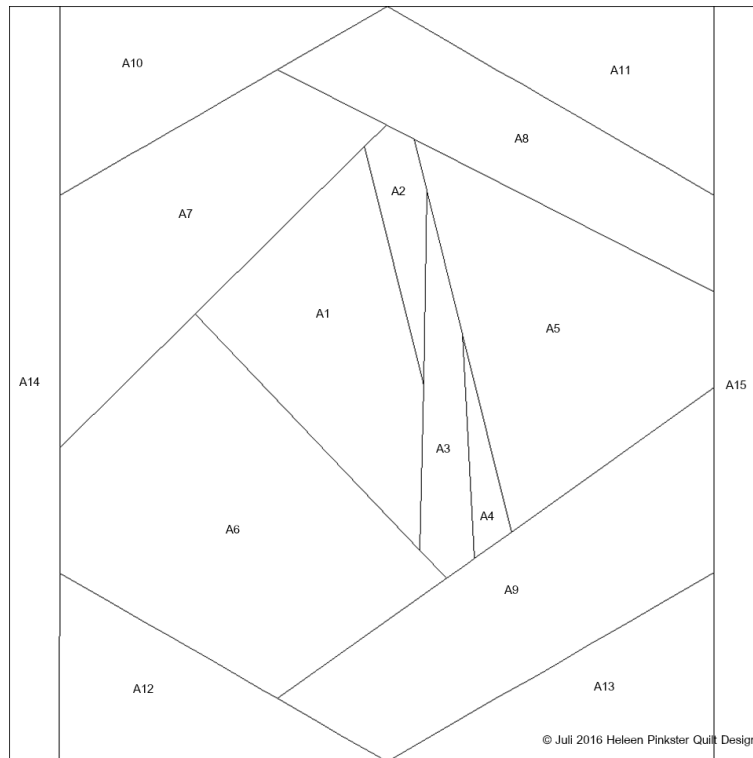

I --- 10 x 10 cm

Werkvolgorde:

A1-15
Hexagon A1-9

Piecing directions:

A1-15
Hexagon A1-9

Ablaufolge:

A1-15
Hexagon A1-9