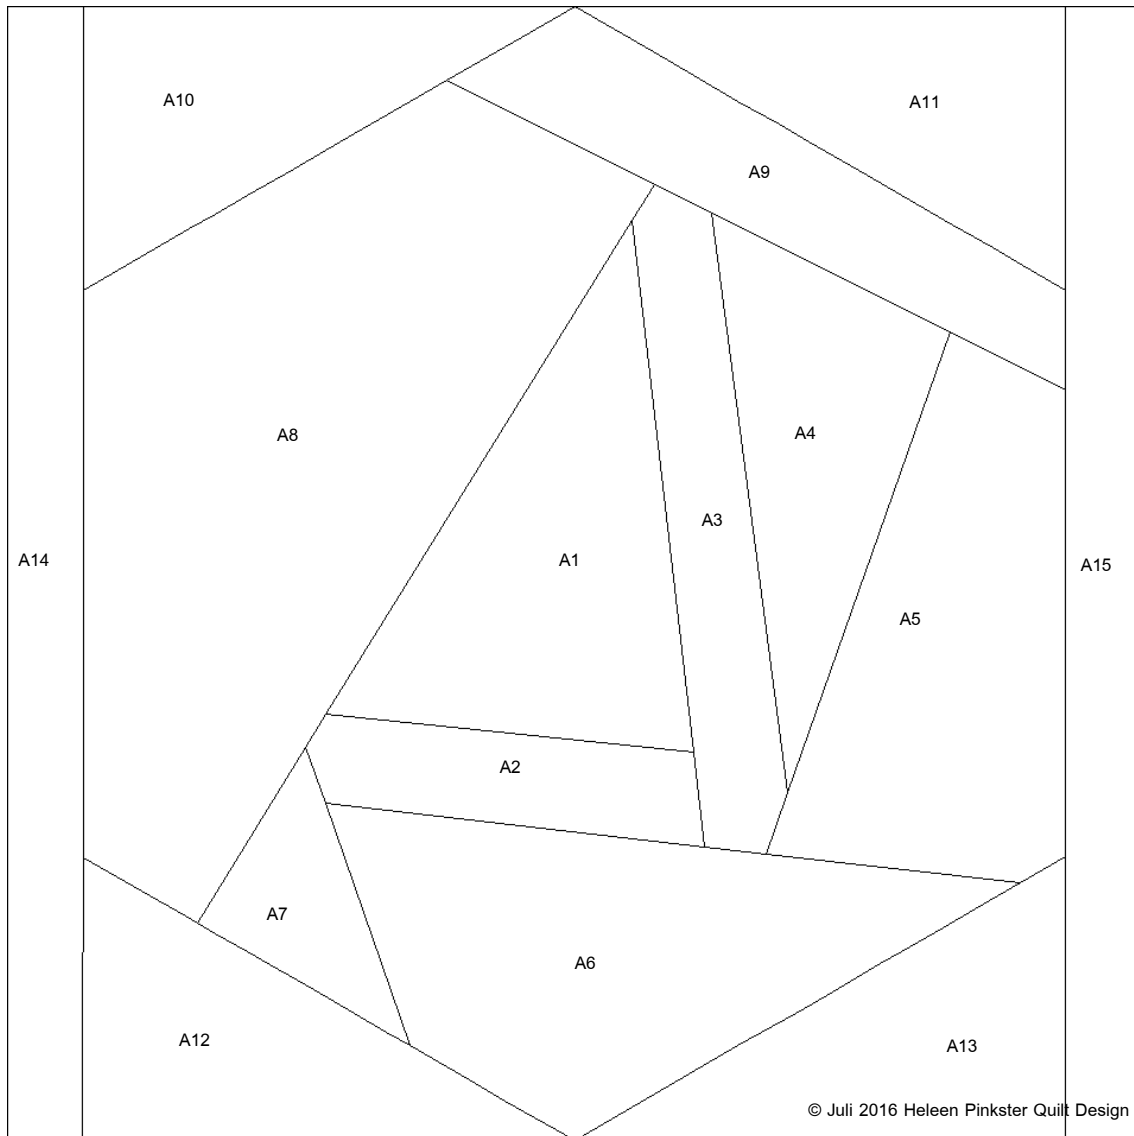

L --- 15 x 15 cm

© Juli 2016 Heleen Pinkster Quilt Design

Werkvolgorde:

A1-15
Hexagon A1-9

Piecing directions:

A1-15
Hexagon A1-9

Ablaufolge:

A1-15
Hexagon A1-9