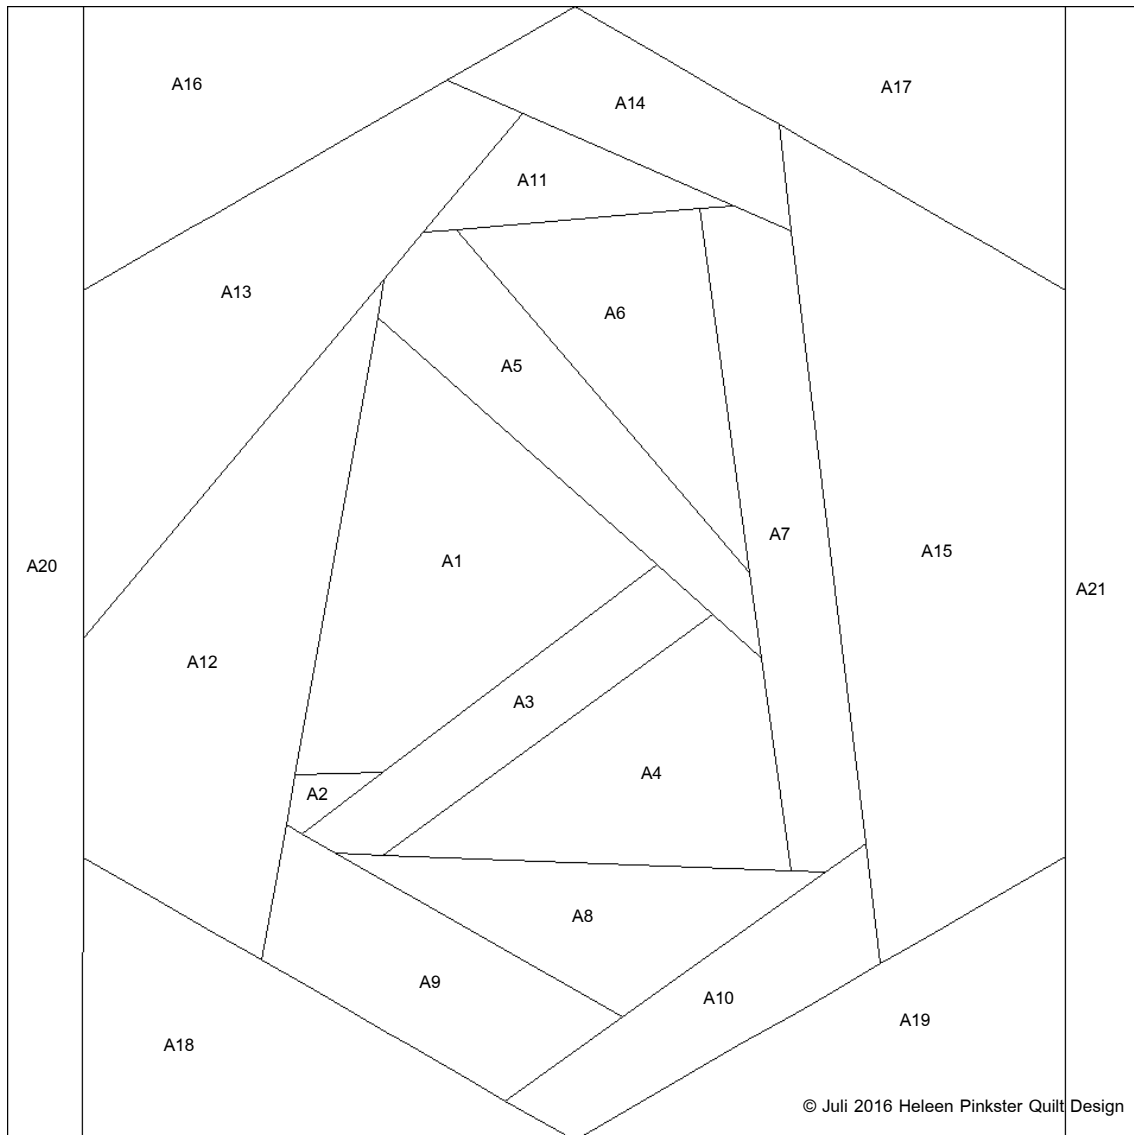

K --- 15 x 15 cm

© Juli 2016 Heleen Pinkster Quilt Design

Werkvolgorde:

A1-21
Hexagon A1-19

Piecing directions:

A1-21
Hexagon A1-19

Ablaufolge:

A1-21
Hexagon A1-19