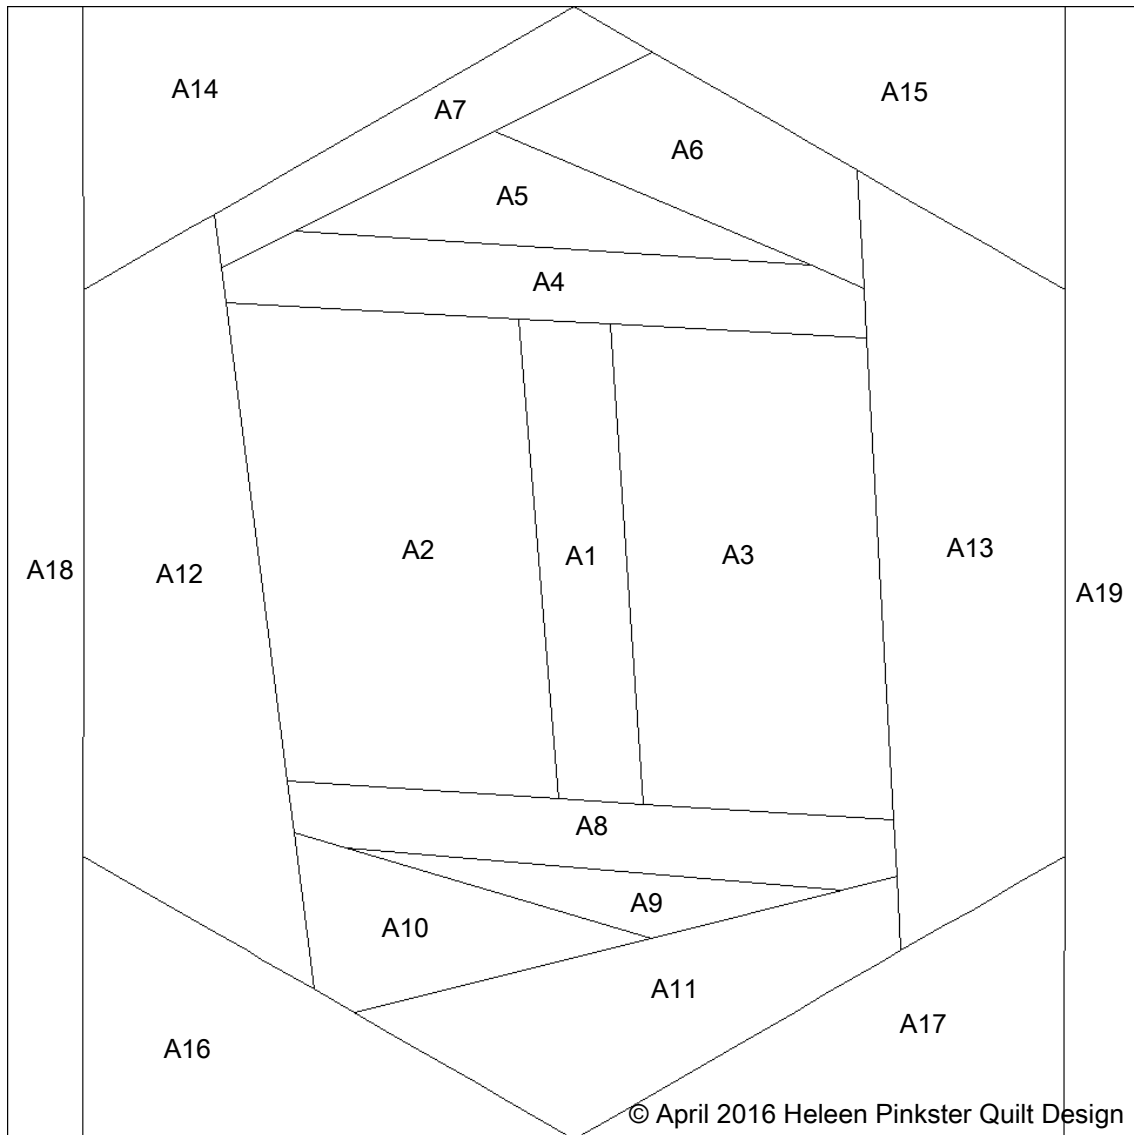

I --- 15 x 15 cm

© April 2016 Heleen Pinkster Quilt Design

Werkvolgorde:

A1-19
Hexagon A1-13

Piecing directions:

A1-19
Hexagon A1-13

Ablaufolge:

A1-19
Hexagon A1-13