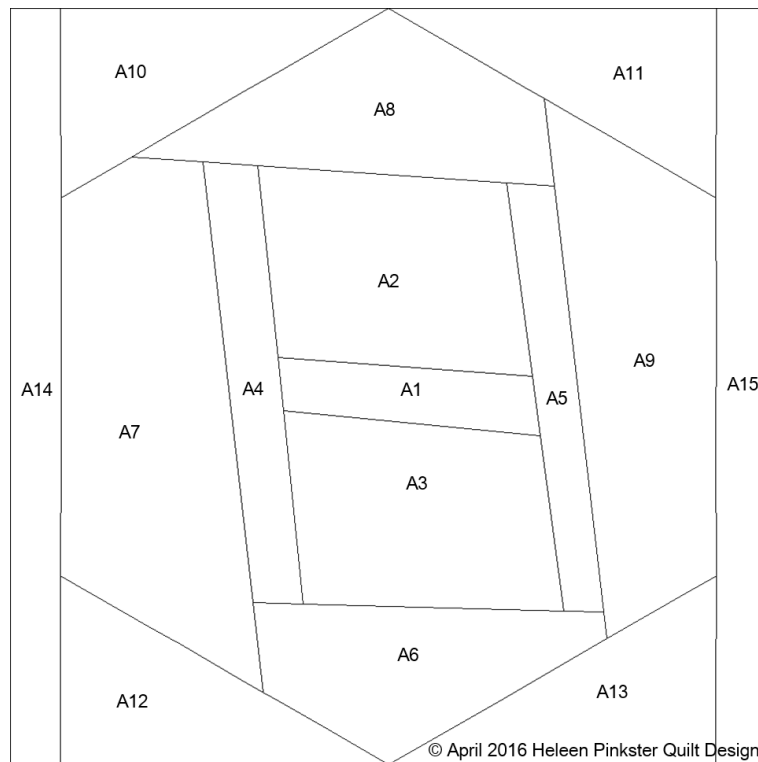

H --- 10 x 10 cm

Werkvolgorde:

A1-15
Hexagon A1-9

Piecing directions:

A1-15
Hexagon A1-9

Ablaufolge:

A1-15
Hexagon A1-9