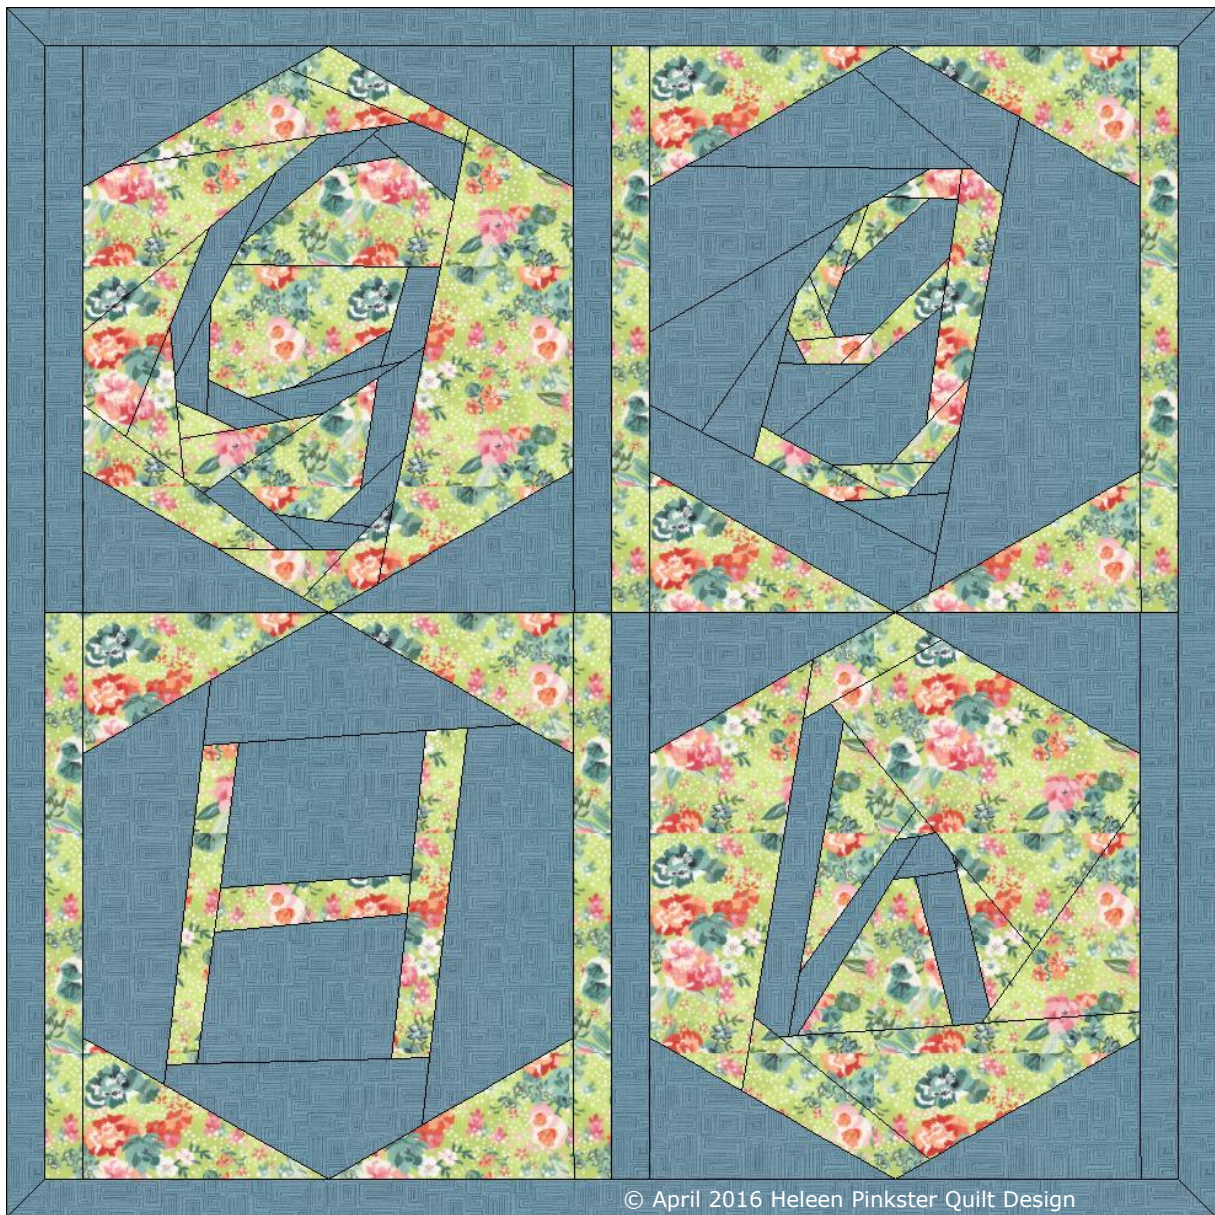

'Alphabet - - GgHh' Block of the month April 2016

© April 2016 Heleen Pinkster Quilt Design.

The theme for 2016 is 'Alphabet in a hexagon'.

For quite a while, the 'hexagon-quilt' is a great hype.

I don't need to come up with new patterns because there are already enough beautiful ones.

Therefore, an idea that has been hidden in my head for a while:
The alphabet in hexagons.

You can sew them as a square block, but you can also just draw the pattern lines of the hexagon.

The height of the block is the size of the hexagon.

For your convenience, the blocks are printed at 15 x 15 cm and printed at 10 x 10 cm. Note: while printing the PDF, make sure to use the setting 'actual size' or 'do not scale'.