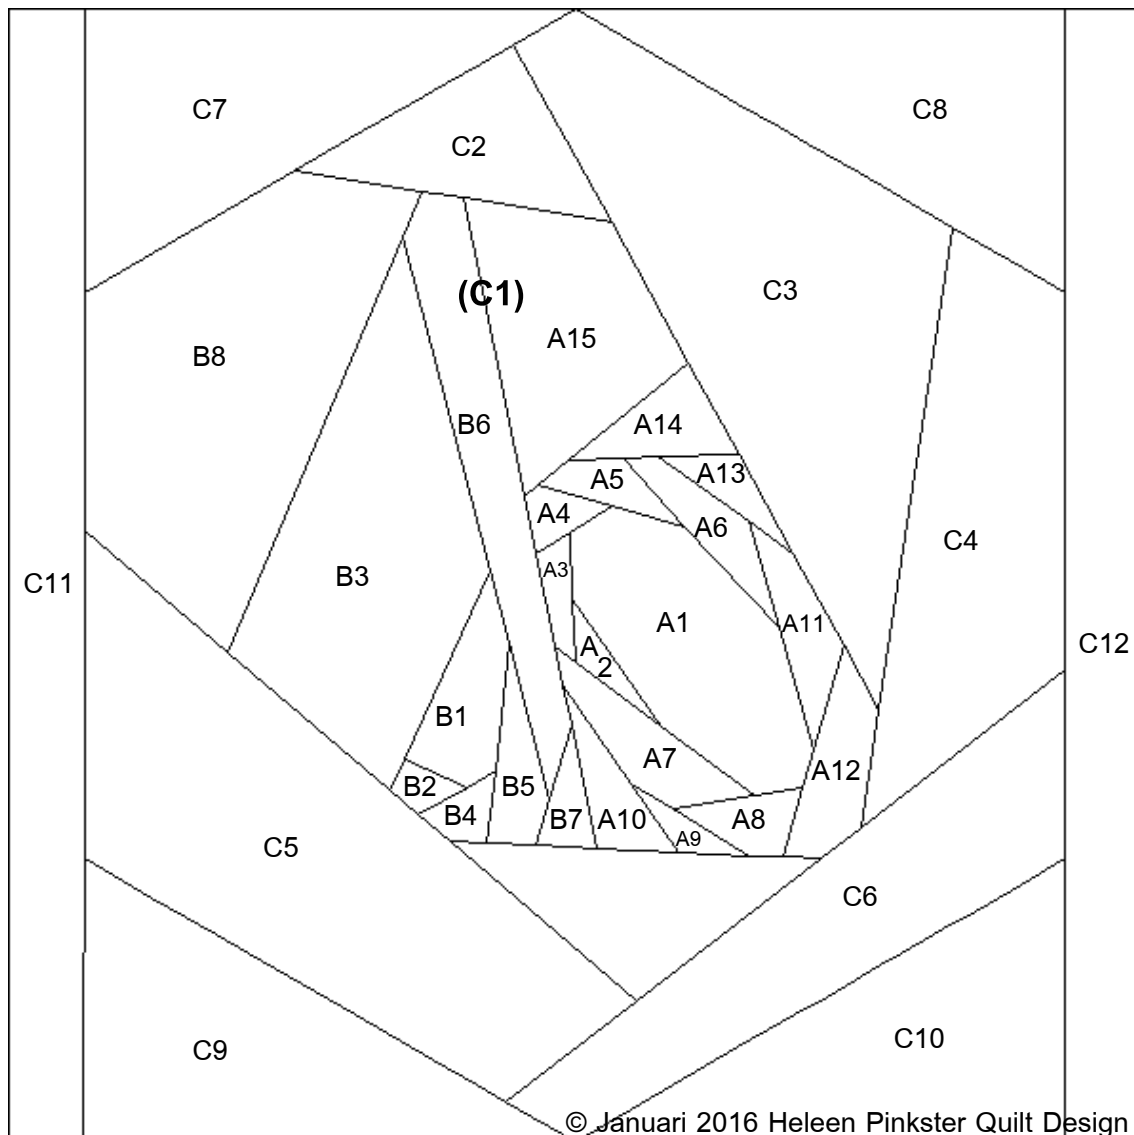

**d --- 15 x 15 cm**

**Werkvolgorde:**

A1-15, B1-8, A+B=(C1), C1-12  
Hexagon C1-6

**Piecing directions:**

A1-15, B1-8, A+B=(C1), C1-12  
Hexagon C1-6

**Ablaufolge:**

A1-15, B1-8, A+B=(C1), C1-12  
Hexagon C1-6