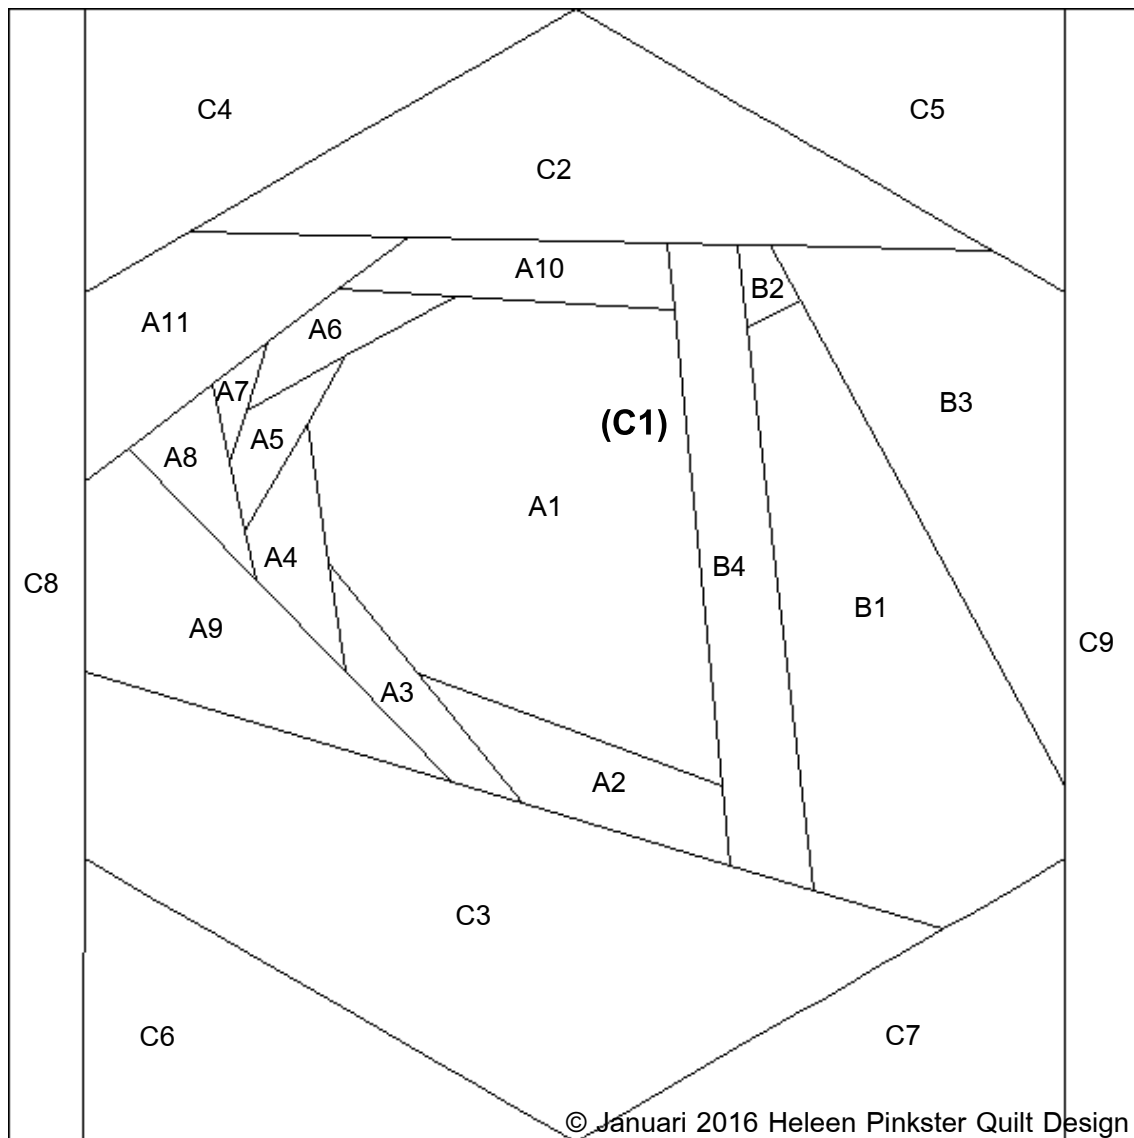

## D --- 15 x 15 cm

### Werkvolgorde:

A1-11, B1-4, A+B=(C1)

C1-9

Hexagon C1-7

### Piecing directions:

A1-11, B1-4, A+B=(C1)

C1-9

Hexagon C1-7

### Ablaufolge:

A1-11, B1-4, A+B=(C1)

C1-9

Hexagon C1-7